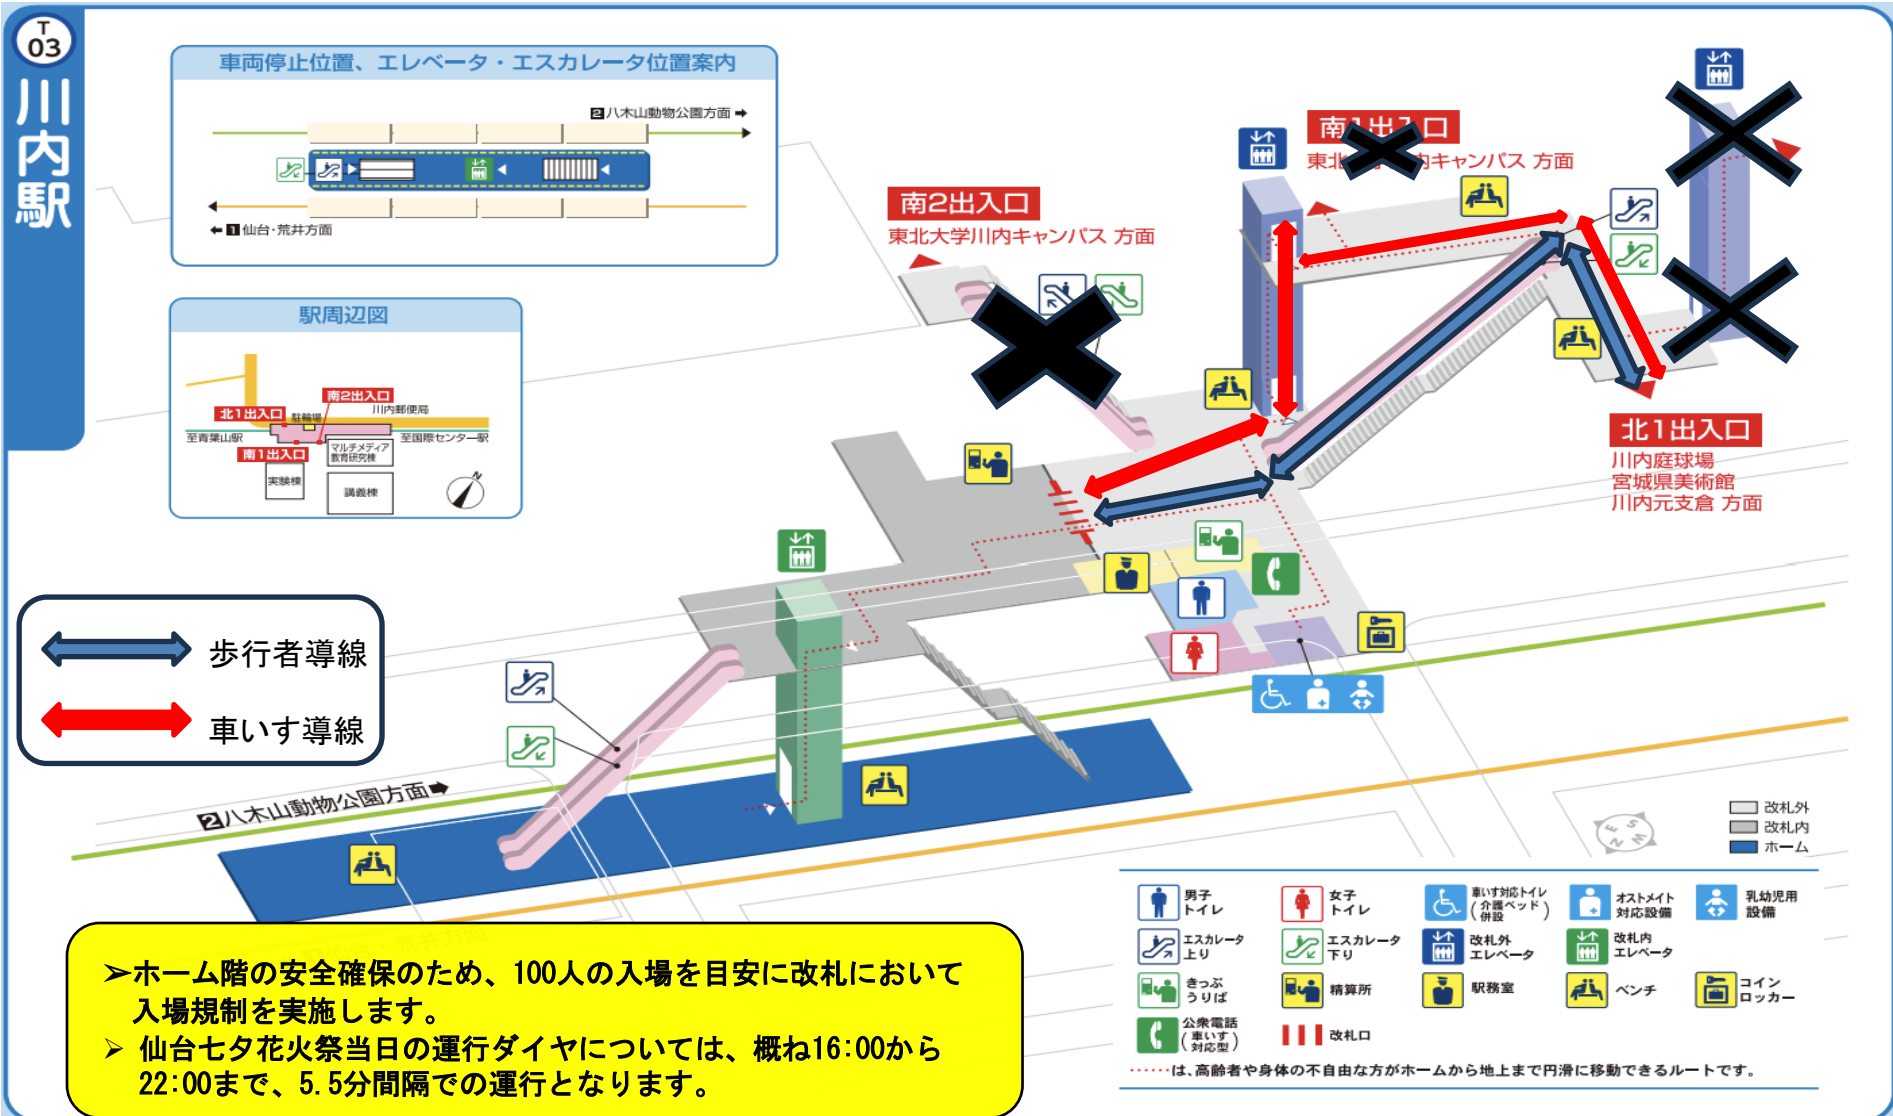

August 5th (Sat.) traffic restrictions (Kawauchi north campus)

<Precautions>

- Traffic will be restricted **from 14:00 (from 18:00 in some areas) until 21:30.**
- The campus will be closed except for students, faculty and staff. **Please show your student/faculty/staff ID card to enter the campus.**
- The field will be used as a paid seating area and will not be accessible from the north campus.
- Entry restrictions will be enforced at Kawauchi and International Center stations of the Tozai line.

【Kawauchi station】

North 1 : No restrictions
South 1 : Closed from 14:00 to 21:30
South 2 : Closed from 14:00 to 21:30

【International center station】

North 1・South 1 : 10:00~21:30 closed
西 1 : 18:00~21:30 entry only
東 1 : 18:00~21:30 exit only

August 5th (Sat.) traffic restrictions (Kawauchi south campus)

<Precautions>

- Fireworks will be launched from the premises of the Kawauchi Hagi hall and trespassing will be prohibited all day.
- **Traffic will be restricted from 18:00 (from 9:00 in some area) until 21:30.**
- **Vehicles and pedestrians will not be allowed within the safety distance (green area). Please evacuate the building as well.**
- The north campus will be closed from 14:00 except for students, faculty and staff. **Please show your student/faculty/staff ID card to enter the campus.**
- Pedestrians traveling between the Kawauchi north and south campuses, as well as vehicles leaving the campus should use the pathway behind the main library.
- Other roads in the city will also be restricted, therefore please check the details on the official website of the Sendai Tanabata Fireworks Festival. (<http://www.tanabata-hanabi.jp/>)

8月5日(土)七夕花火祭の川内駅規制について

14:00～21:30の間は南1、南2出入口が封鎖され、北1出入口のみ利用可能となります。
大学関係者も北1出入口を利用してください。

➤ホーム階の安全確保のため、100人の入場を目安に改札において入場規制を実施します。

➤ 仙台七夕花火祭当日の運行ダイヤについては、概ね16:00から22:00まで、5.5分間隔での運行となります。

August 5th (Sat.) restrictions at Kawauchi station